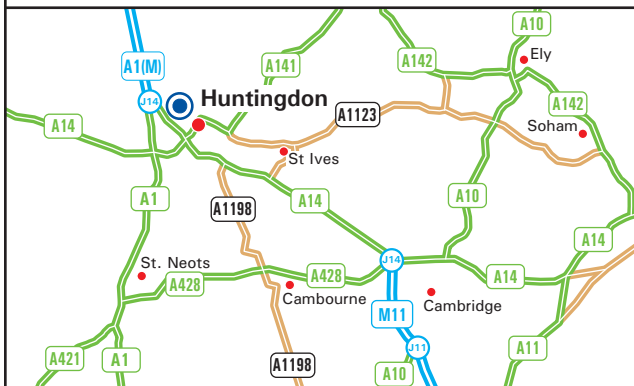

The Incubator  
 Alconbury Weald Enterprise Campus  
 Huntingdon PE28 4XA  
 Tel: 01480 587097  
 Fax: 01480 587098

For Sat Nav directions please use postcode PE28 4WX

**From the A1, (Northbound)** 🚗

- Follow the A1 north towards Huntingdon, continue ahead at the junction with the A14.
- Take the next slip road exit at the start of the A1M to join the B1043 towards Alconbury.
- At the roundabout take the third exit back over the motorway.
- At the next roundabout take the first exit.
- At the next roundabout take the second exit.
- Continue ahead over the next two roundabouts and through the security gate.
- Park at the rear of the second building on the left (the Incubator).
- Enter through the rear doors and use the telephone on reception to call Roythornes.

**From the A1(M), (Southbound)** 🚗

- Leave A1(M) at junction 14, signposted A14, (M11), London East, Huntingdon, Cambridge, Stansted.
- Take the first slip road exit and at the roundabout take the first exit onto the B1043.
- At the next roundabout take the third exit and pass through the security gate.
- Park at the rear of the second building on the left (the Incubator).
- Enter through the rear doors and use the telephone on reception to call Roythornes.

**By Train** 🚆

- Huntingdon Station is on the main Peterborough to London Line (King's Cross, Moorgate) via Stevenage.
- Our offices are a 10 - 15 minute taxi ride from the station.
- For further about trains times and fares, please telephone the National Rail Enquiries Line on 03457 48 49 50.